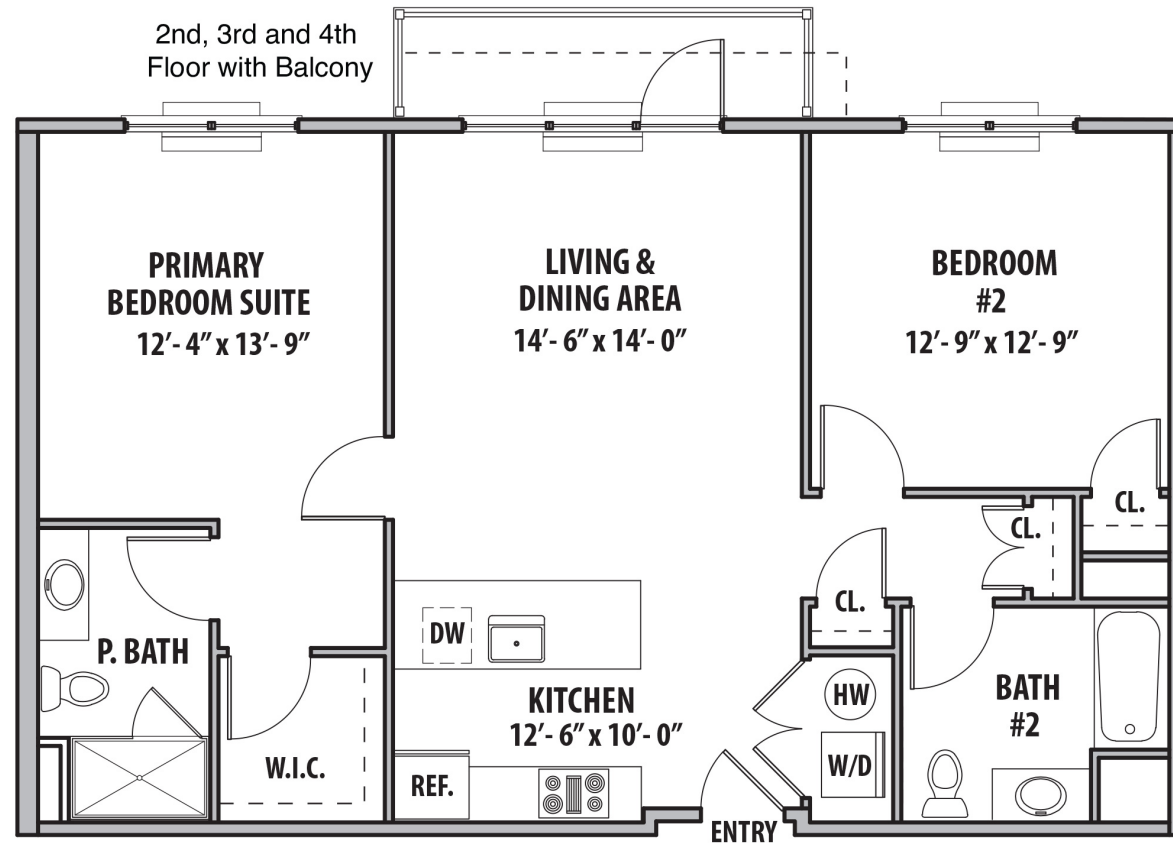

MODEL A - THE AQUARIUS

2 Bedrooms | 2 Baths | 1,061 SQ. FT.

Floor plans are approximate. All dimensions may vary and are subject to field variations.

200 PARVIEW PLACE
SOMERVILLE PARC