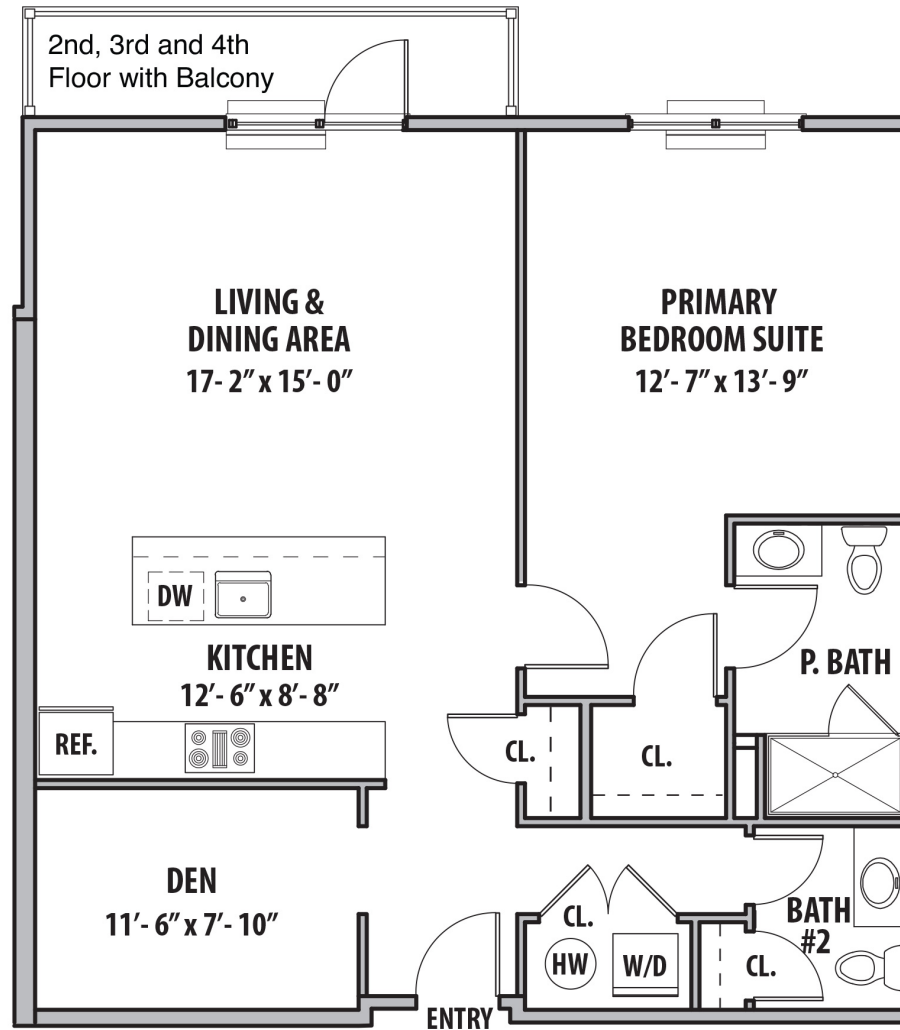

MODEL B - THE BENTON

1 Bedroom | 1½ Baths | DEN | 1,041 SQ. FT.

Floor plans are approximate. All dimensions may vary and are subject to field variations.

200 PARCVIEW PLACE
SOMERVILLE PARC