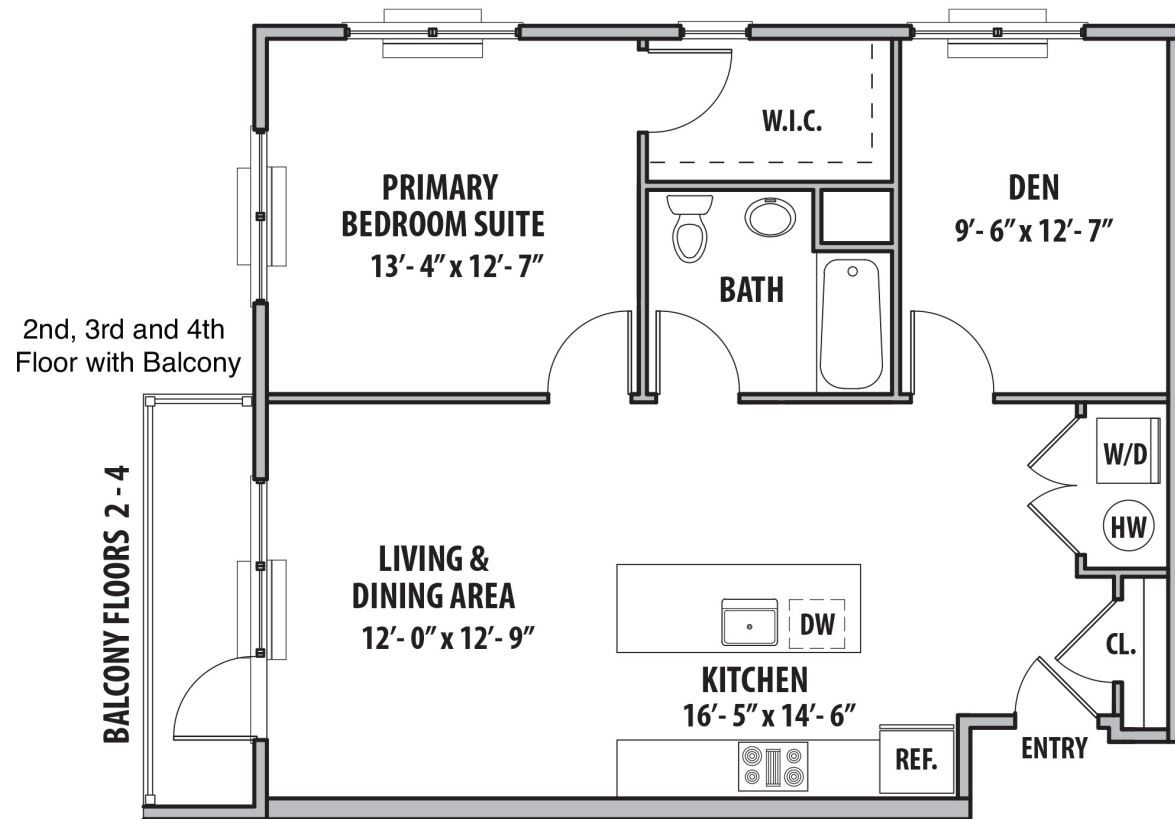

MODEL C - THE COLUMBIA

1 Bedroom | 1 Baths | DEN WITH WINDOW | 918 SQ. FT.

Floor plans are approximate. All dimensions may vary and are subject to field variations.

200 PARVIEW PLACE
SOMERVILLE PARC