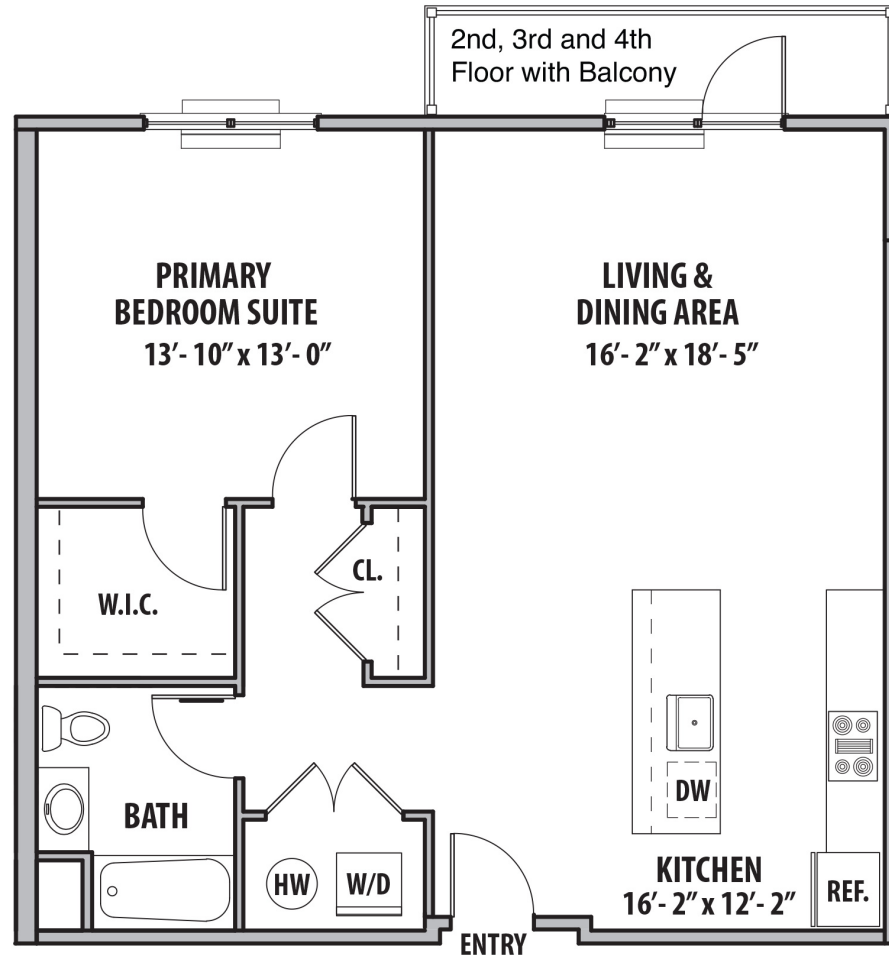

MODEL D - THE DIXON

1 Bedroom | 1 Bath | 925 SQ. FT.

Floor plans are approximate. All dimensions may vary and are subject to field variations.

200 PARCVIEW PLACE
SOMERVILLE PARC