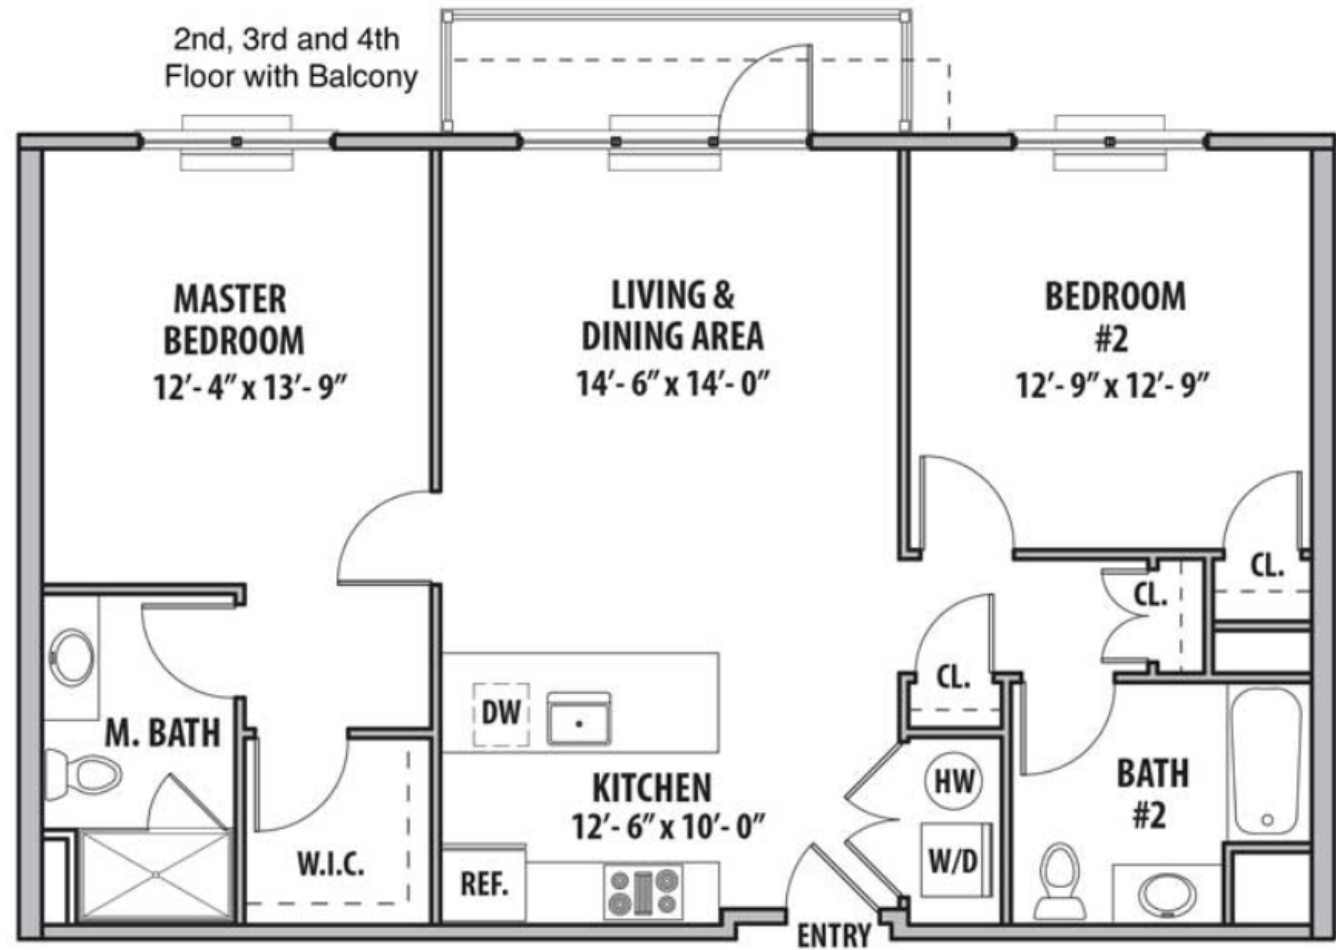

SOMERVILLE PARC

A MODEL THE AQUARIUS

Features

2 bed
2 bath
1,061 sqft.

Somerville Parc • Somerville, NJ 08876 • (908) 203-1008 • rentaloffice@somervilleparc.com • somervilleparc.com

These are artists renderings only and all layout and dimensions are approximate. Not fully to scale.