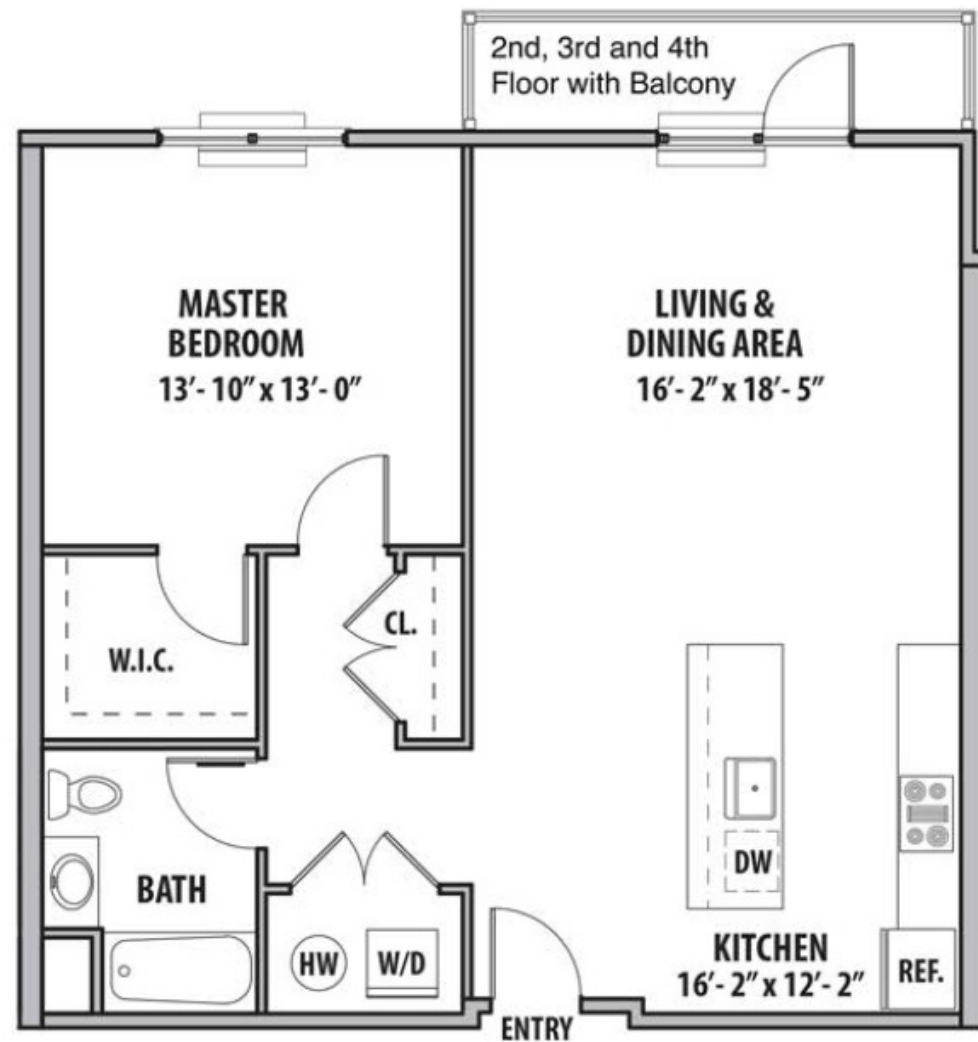

SOMERVILLE PARC

D MODEL THE DIXON

Features

1 bed
1 bath
925 sqft.

Somerville Parc • Somerville, NJ 08876 • (908) 203-1008 • rentaloffice@somervilleparc.com • somervilleparc.com

These are artists renderings only and all layout and dimensions are approximate. Not fully to scale.